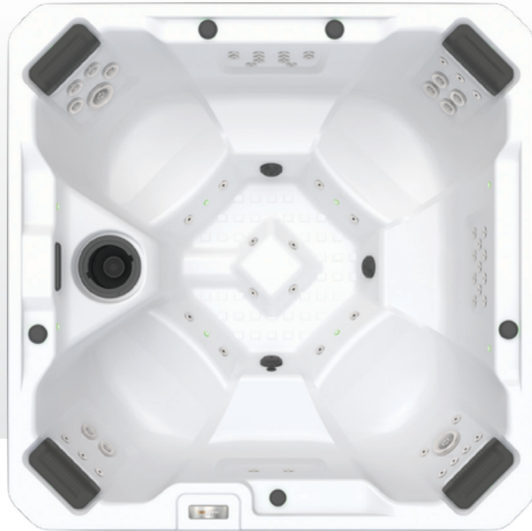

BIG SUR 772

COLORS*

Cabinet

Brown

Charcoal

Shell

White

Cover

Black
Polyester

Gather, relax, and reconnect in the Big Sur 772, a spacious 7-seat spa designed for comfort and conversation. With open seating and powerful, precisely positioned jets, everyone gets their share of soothing hydrotherapy. Whether it's family time, social hour, or quiet reflection under the stars, this spa delivers a perfect balance of performance, style, and relaxation—your everyday escape made effortless.

SPECS

Seating Capacity	7 Seats
Dimensions	7' x 7' x 34" / 213 cm x 213 cm x 86 cm
Water Capacity	350 gallons / 1325 liters
Weight	805 lbs. / 365 kg dry; 4950 lbs. / 2250 kg filled**
Jets	72 Total
Water Feature	Included
Jet Pump 1	Two-Speed 2.5 HP, continuous duty 5.2 HP, breakdown torque
Jet Pump 2	One-Speed 2.5 HP, continuous duty 5.2 HP, breakdown torque
Water Care System	Ozone System
Control System	LCD control panel 230 V / 50 amp, 60 Hz Requires Optional G.F.C.I. protected sub-panel 16 multi-color LED points of light
Lighting	Hi-Flow Heater 4000 W / 230 V
Heater	FiberCor Insulation; Certified to California Energy Commission (CEC) and APSP 14 energy efficiency standards for portable spas
Energy Efficiency	
Effective Filtration Area	50 sq. ft., top loading filter
Cover	Included
Cover Lifter (Optional)	RX Spa Cover Lift
Steps (Optional)	Polymer Steps