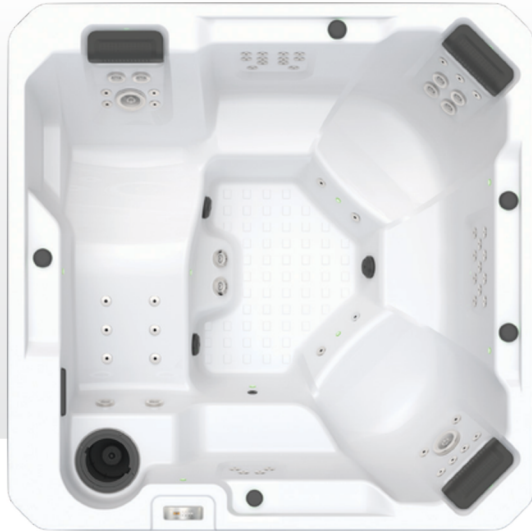

BIG SUR 772L

COLORS*

Cabinet

Brown

Charcoal

Shell

White

Cover

Black
Polyester

Experience the ultimate in relaxation with the Big Sur 772L, a spacious 6-seat spa featuring a luxurious full-body lounge. Designed for comfort, style, and performance, it delivers a rejuvenating hydrotherapy experience that melts away stress from head to toe. Every detail—from the ergonomic seating to the precision-placed jets—has been thoughtfully crafted to help you unwind, restore, and repeat your favorite escape right at home.

SPECS

Seating Capacity	6 Seats
Dimensions	7' x 7' x 34" / 213 cm x 213 cm x 86 cm
Water Capacity	325 gallons / 1250 liters
Weight	810 lbs. / 365 kg dry; 4575 lbs. / 2095 kg filled**
Jets	72 Total
Water Feature	Included
Jet Pump 1	Two-Speed 2.5 HP, continuous duty 5.2 HP, breakdown torque
Jet Pump 2	One-Speed 2.5 HP, continuous duty 5.2 HP, breakdown torque
Water Care System	Ozone System
Control System	LCD control panel 230 V / 50 amp, 60 Hz Requires Optional G.F.C.I. protected sub-panel 15 multi-color LED points of light
Lighting	Hi-Flow Heater 4000 W / 230 V
Heater	FiberCor Insulation; Certified to California Energy Commission (CEC) and APSP 14 energy efficiency standards for portable spas
Energy Efficiency	
Effective Filtration Area	50 sq. ft., top loading filter
Cover	Included
Cover Lifter (Optional)	RX Spa Cover Lift
Steps (Optional)	Polymer Steps